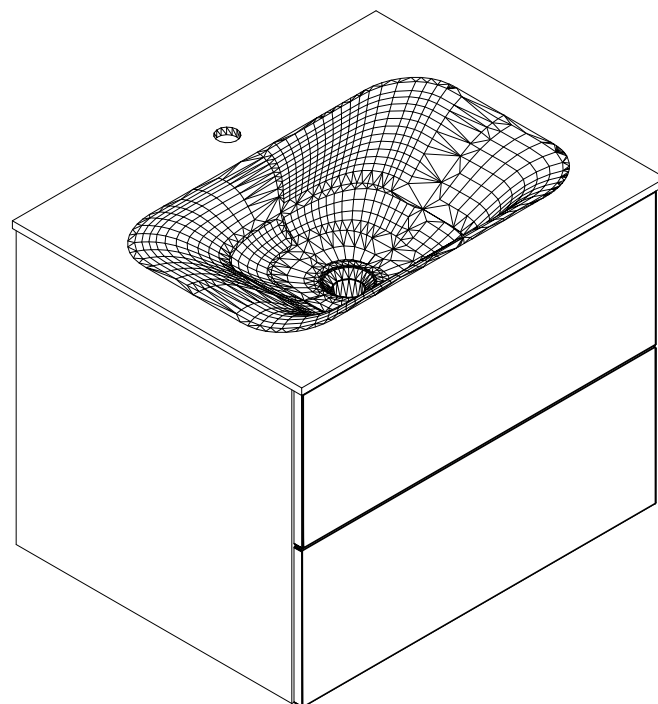

Models:

Akya Linea 66, Akya Linea 76, Akya Classic 66, Akya Classic 76

Colours:

matt white, matt gun metal, glossy white, glossy gun metal

Thank you for choosing Besco bathroom cabinet.

Please read these instructions and the terms of the warranty before installing the cabinet.

Nie zawiera: / Nicht enthalten: / Not included: / Ne contient pas: / Niet bevatten:

X2

3,5x13

X4

1.

2.

3.

4.