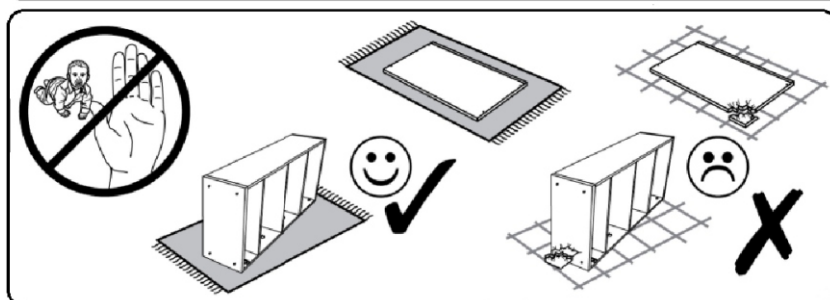

Nie zawiera: / Nicht enthalten: / Not included: / Ne contient pas: / Niet bevatten: